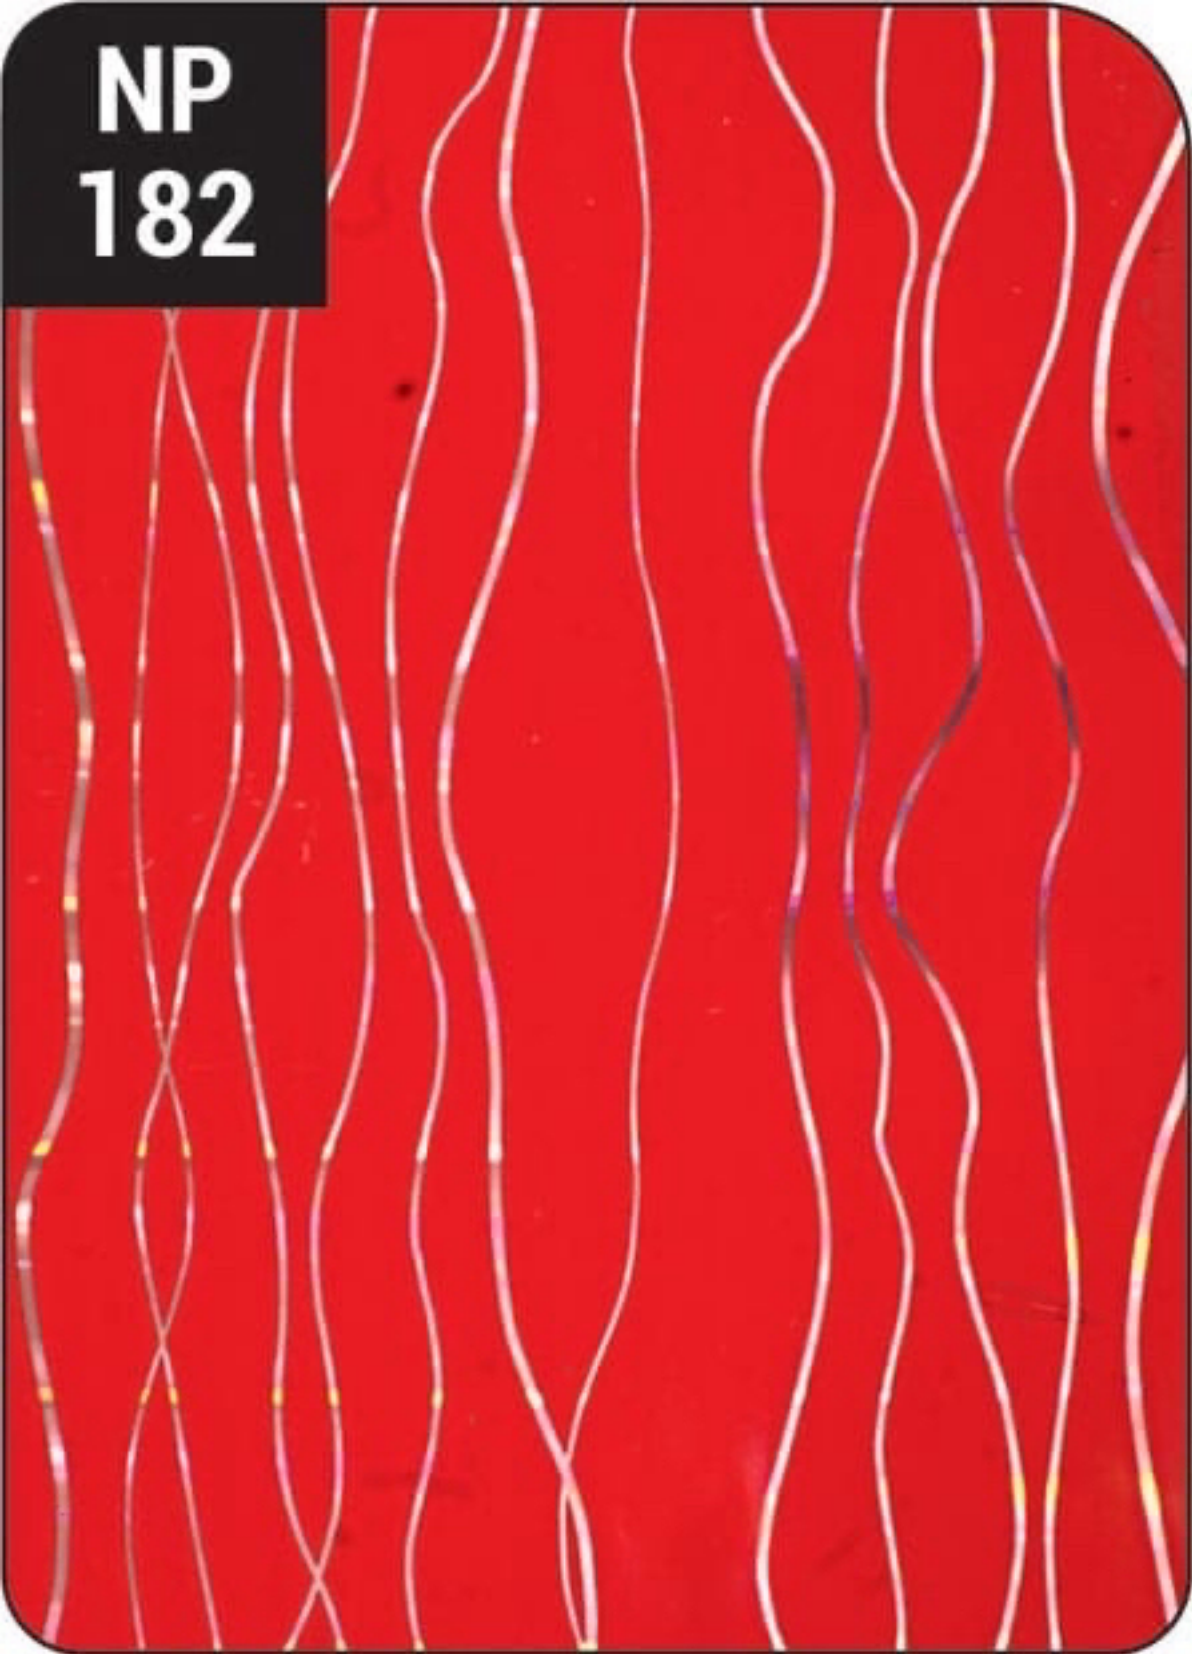

**Harsh Interior**

**Hot Stamping series**

**10" \* 10ft**

**Hot stamping**

**N 141**

The background is a vibrant red color with a repeating pattern of starburst or spark-like shapes. These shapes are multi-pointed and vary in size and color, including shades of yellow, orange, and light blue. The overall effect is festive and celebratory.

# Hot stamping N 152

The image features a background of a wood grain texture in a warm, reddish-brown hue. The grain runs vertically, showing natural wood patterns and knots. A white, rounded rectangular text box is positioned in the upper center of the image. Inside this box, the text "Hot stamping" is written in a bold, black, sans-serif font. Below it, the text "N 156" is also written in a bold, black, sans-serif font.

**Hot stamping**  
**N 156**

The image features a background of a light-colored wood grain with vertical lines and subtle variations in tone. A white, rounded rectangular text box is centered in the upper half of the image. The text inside the box is in a bold, black, sans-serif font.

**Hot stamping**

**N 157**

**NP  
171**

**NP  
171G**

**NP  
181**

**NP  
182**

**NP  
127**

**NP  
1231**