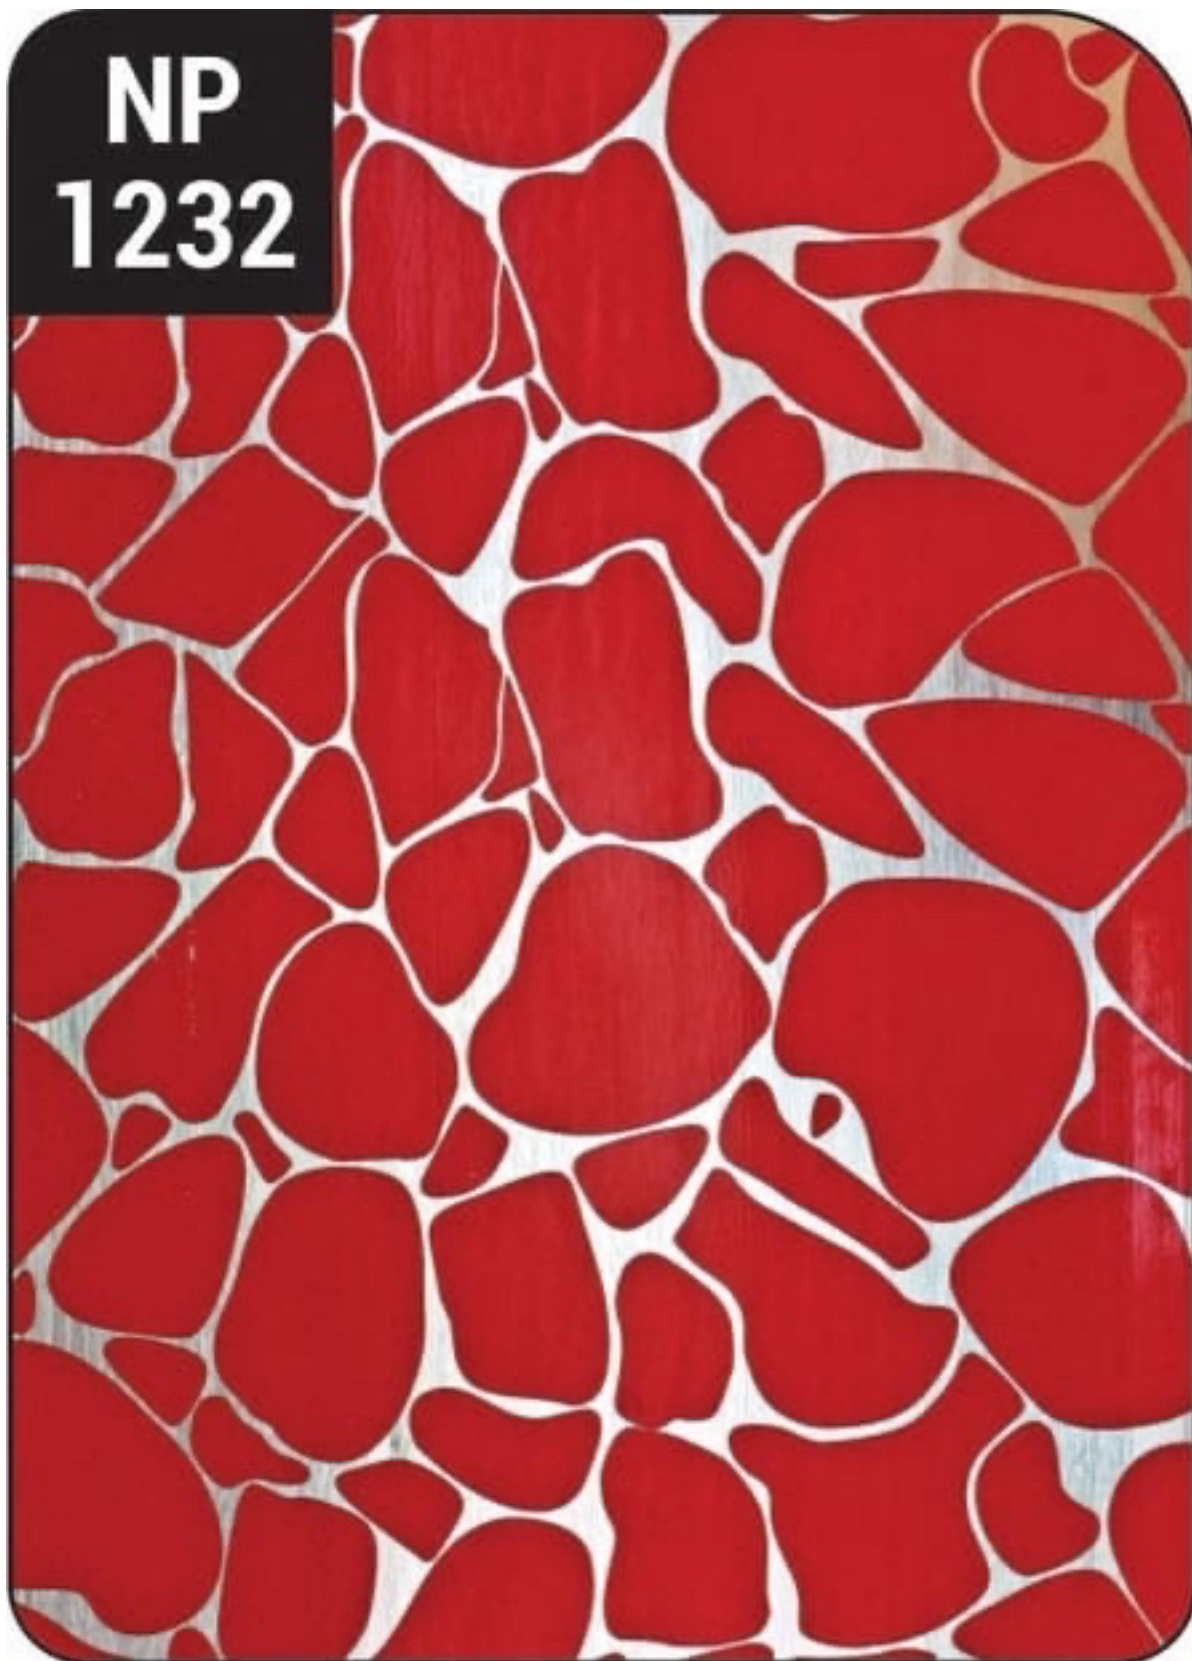

**Harsh Interior**

**Hot Stamping series**

**10" \* 10ft**

**Hot stamping**

**N 141**

The background is a vibrant red color with a repeating pattern of starburst or spark-like shapes. These shapes are multi-pointed and vary in size and color, including shades of yellow, orange, and light blue. The overall effect is festive and celebratory.

# Hot stamping N 152

The image features a background of a wood grain texture in a warm, reddish-brown hue. The grain runs vertically, showing natural wood patterns and knots. A white, rounded rectangular text box is positioned in the upper center of the image. Inside this box, the text "Hot stamping" is written in a bold, black, sans-serif font. Below it, the text "N 156" is also written in a bold, black, sans-serif font.

**Hot stamping**  
**N 156**

The image features a background of a light-colored wood grain with vertical lines and subtle variations in tone. A white, rounded rectangular text box is centered in the upper half of the image. The text inside the box is in a bold, black, sans-serif font.

**NP**  
**1232**

**NP**  
**1233**

**NP  
1144**

**NP  
1145**

**NP  
1155**

**NP  
1181**

**Plane  
White**