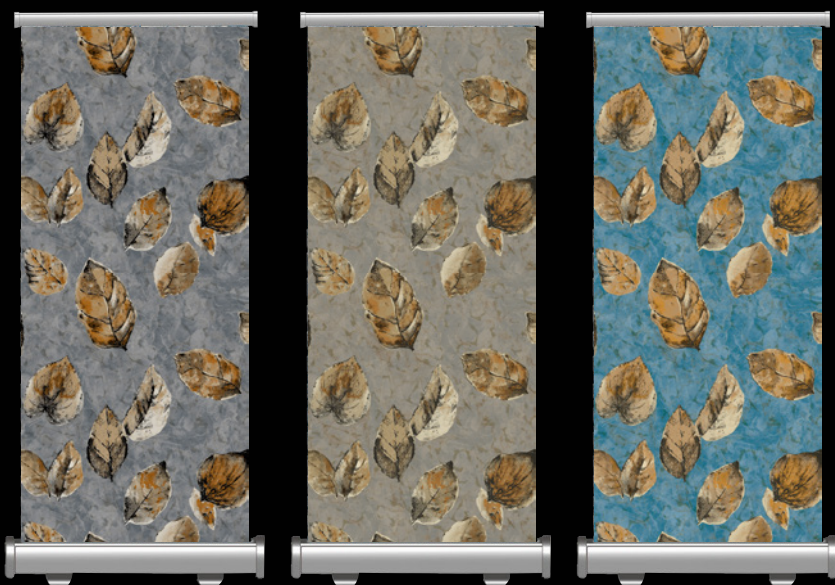

ST6674

ST6676

Mirabel

Choose From Luxury Pastel
Spectrum of Shades from Various
Aesthetical Designs ranging from
Neo Classical Motifs,
Rustic Marble Textures,
Modern Geometrical Floral,
Natural & Industrial Collections.