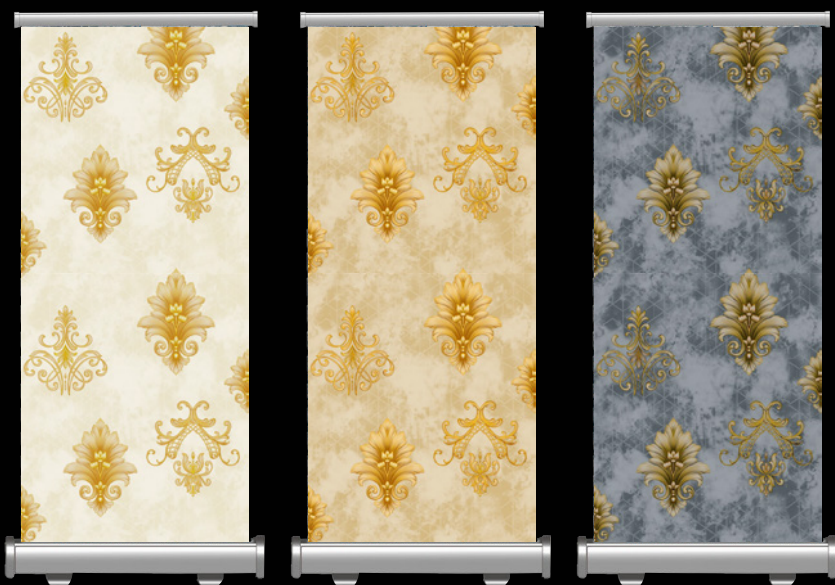

Mirabel

Choose From Luxury Pastel
Spectrum of Shades from Various
Aesthetical Designs ranging from
Neo Classical Motifs,
Rustic Marble Textures,
Modern Geometrical Floral,
Natural & Industrial Collections.