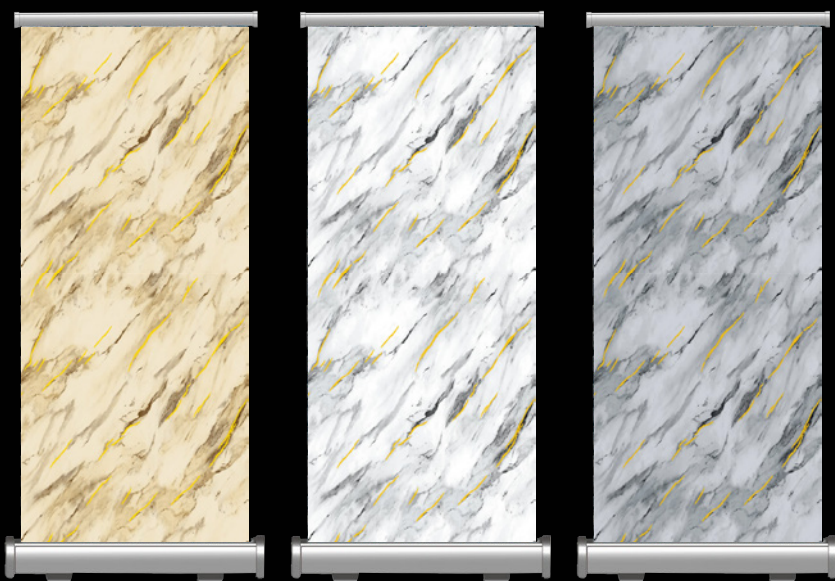

PA44151

PA44152

PA44154

Mirabel

Choose From Luxury Pastel
Spectrum of Shades from Various
Aesthetical Designs ranging from
Neo Classical Motifs,
Rustic Marble Textures,
Modern Geometrical Floral,
Natural & Industrial Collections.