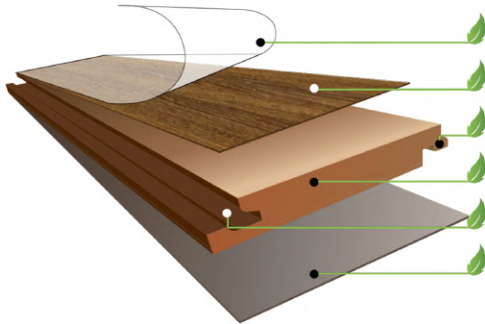

ST 251
Teak

Dimensions	606 x 103 x 8 mm
Package	30 pcs/ Box (20.16 sft)

STUNNING

HERRINGBONE WOODEN FLOORING

ST 261
Brown Oak

Dimensions	606 x 103 x 8 mm
Package	30 pcs/ Box (20.16 sft)

STUNNING

HERRINGBONE WOODEN FLOORING

Structure

- Wear Layer**
Transparent layer is pressure, stain, scratch and wear resistant
- Decor Paper**
Innovative and high definition decor paper with beautiful wooden looks
- Easy Installation System**
Quality design, simple installation, durable locking
- HDF Core**
High Density fiberboard made of natural wood
- Wax Coating**
Perfect edge protection against moisture
- Balance Paper**
Stabilizing layer with high dimensional stability