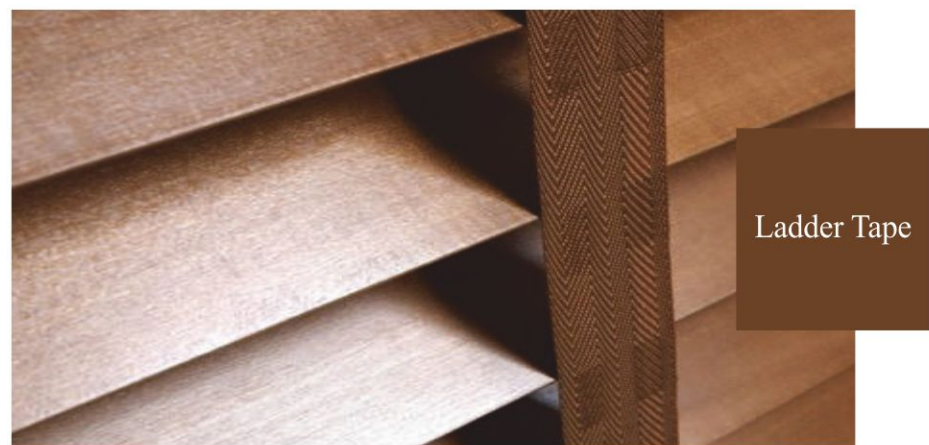

SWB 8033

SWB 8034

SWB 8035

LADDER TAPE SHADES

LT - 01 LT - 02 LT - 03 LT - 04

LT - 05 LT - 06 LT - 07

Ladder Tape

SONATA WOODEN BLINDS

SONATA WOODEN BLINDS

SONATA WOODEN BLINDS

SONATA WOODEN BLINDS

Sonata Blinds offers wooden venetian blinds in 50mm slat size. There is a magnificent range of colours and designs to best match your interior. The blinds can either be operated manually or can be motorized to provide highest grade usability and convenience.